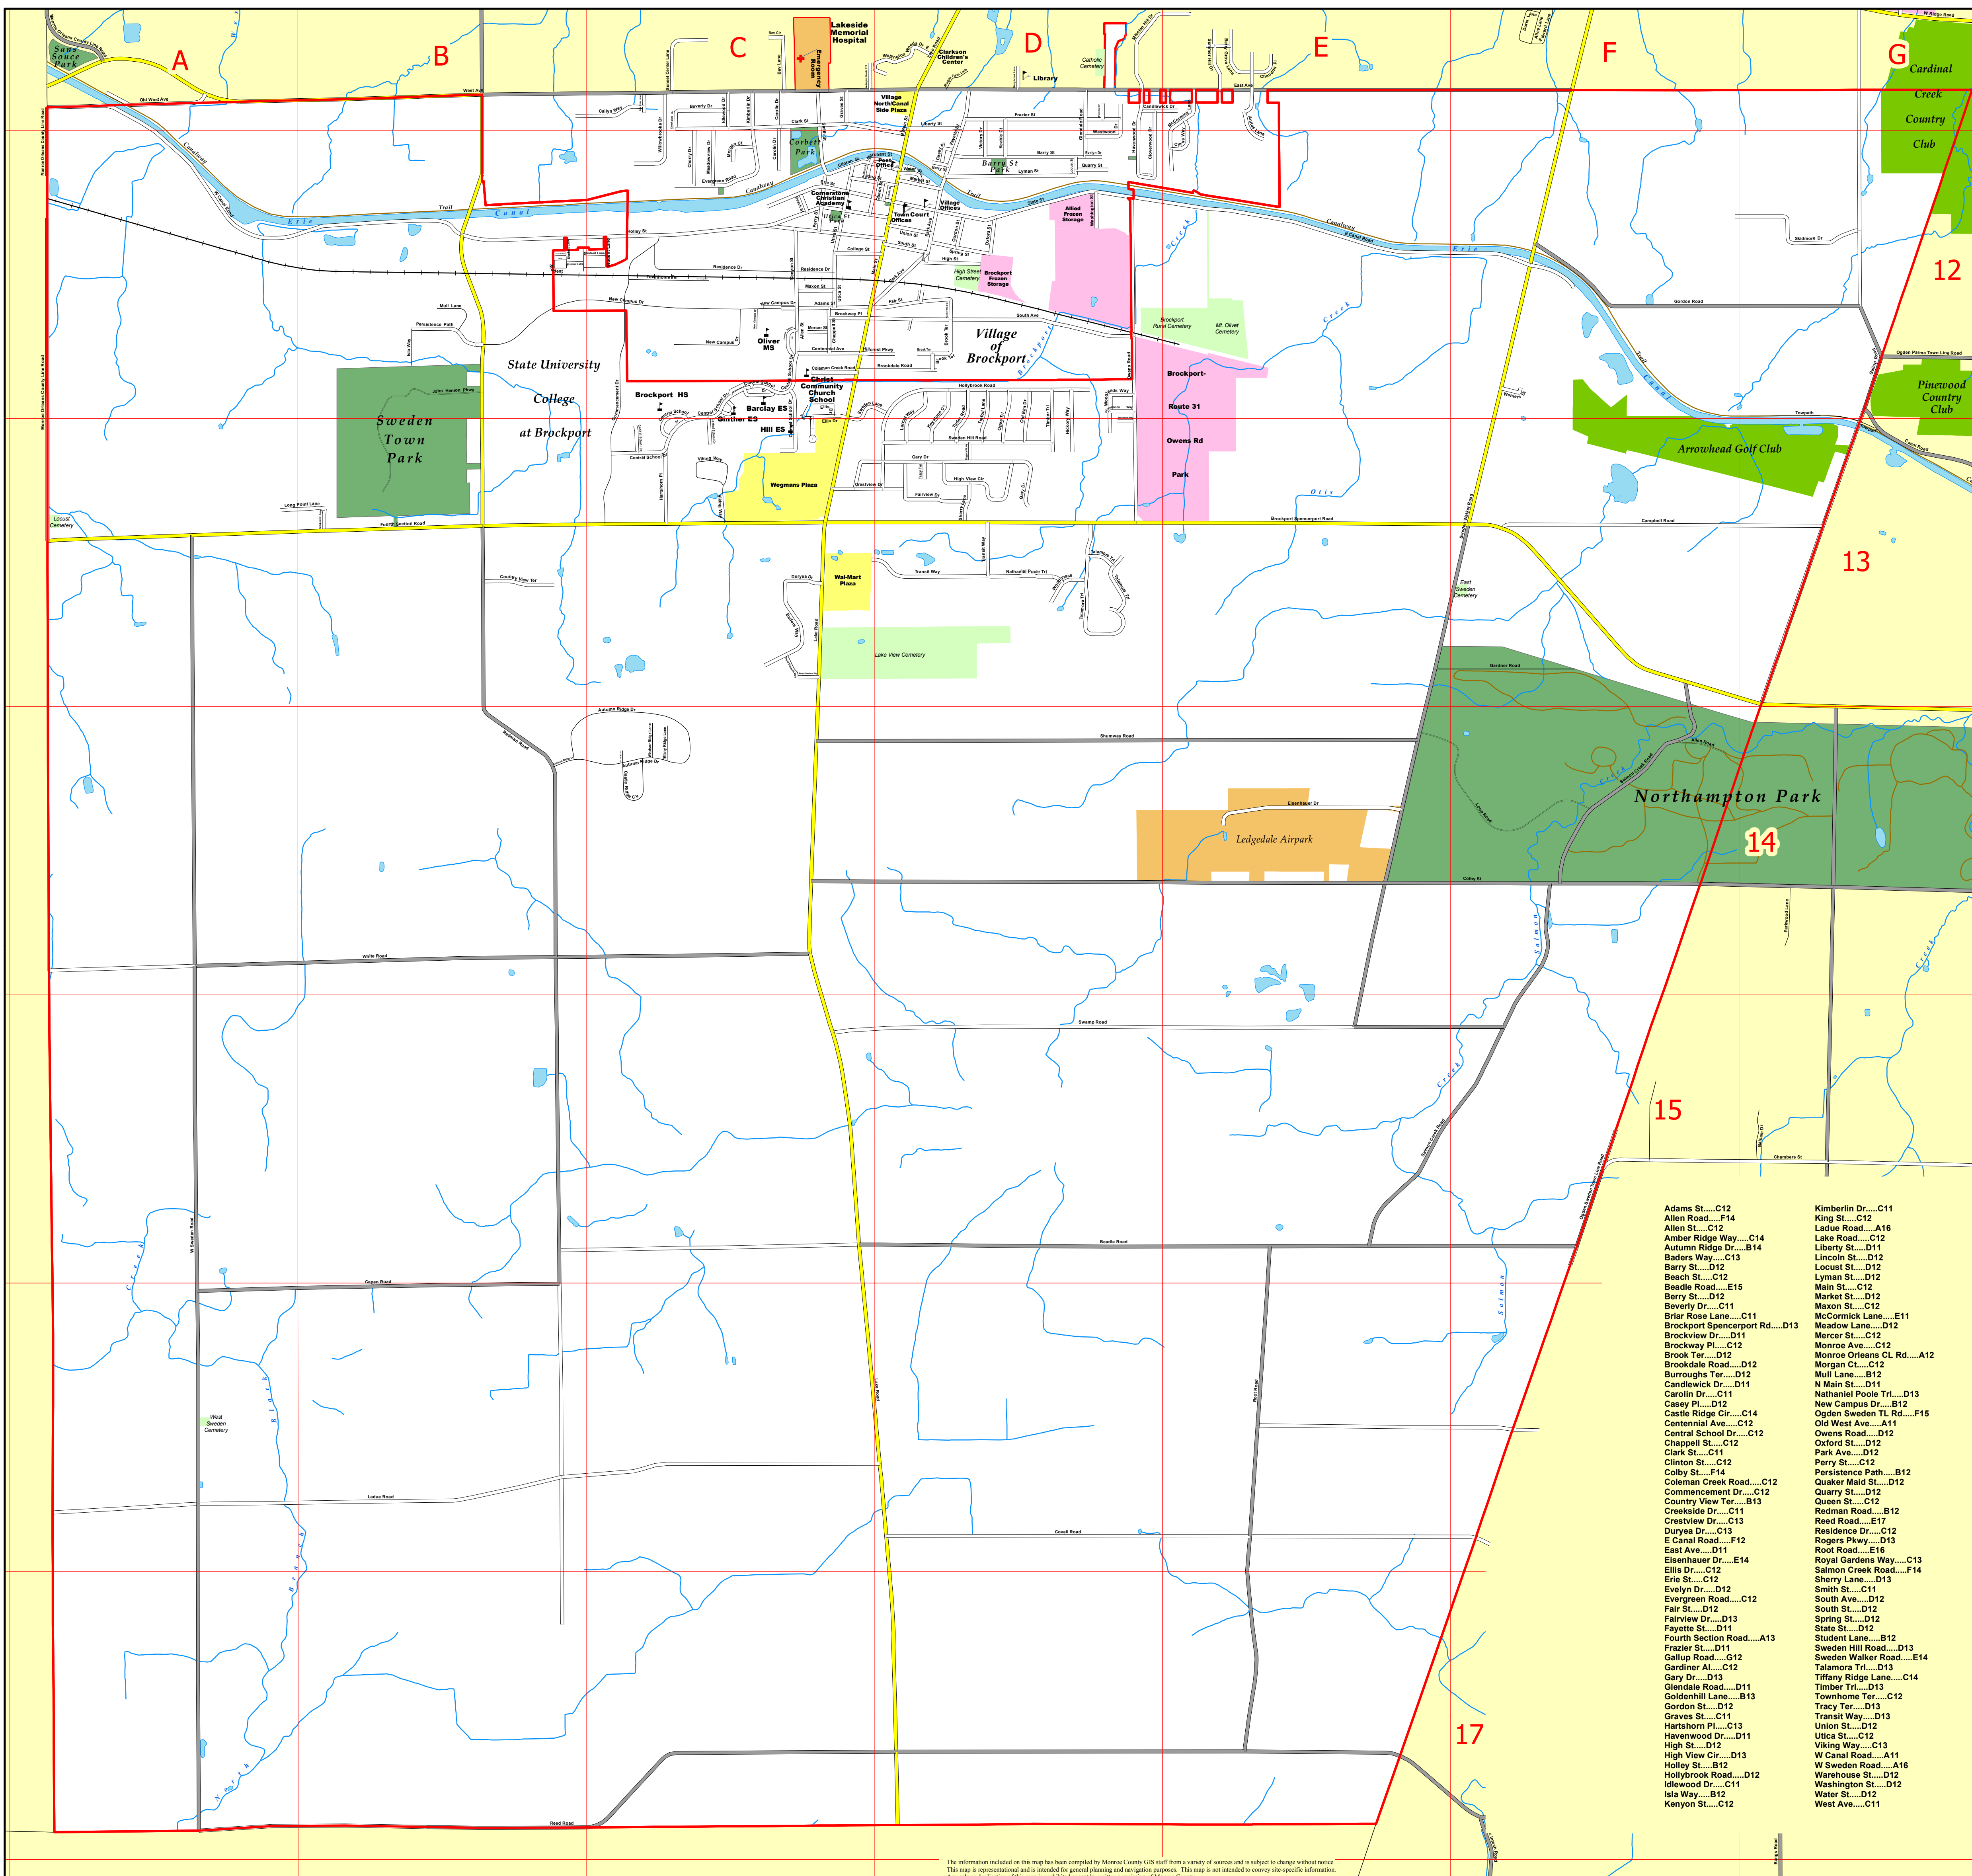

Town of Sweden

Monroe County New York

Mapping
Monroe
GIS Services Division
Department of Environmental Services

Maggie Brooks
County Executive

Legend

- Interstates
- State Routes
- County Roads
- Local Roads
- Private Drives
- Park Road
- Railroads
- Municipal Boundaries
- Trails
- Points of Interest
- Schools
- Water
- Parks
- Cemeteries
- Business and Industry
- Shopping Areas
- Areas of Interest
- Golf Courses

Revised Date: 4/25/2013

www.mappingmonroe.org

Intended print size: 29" x 24.75"