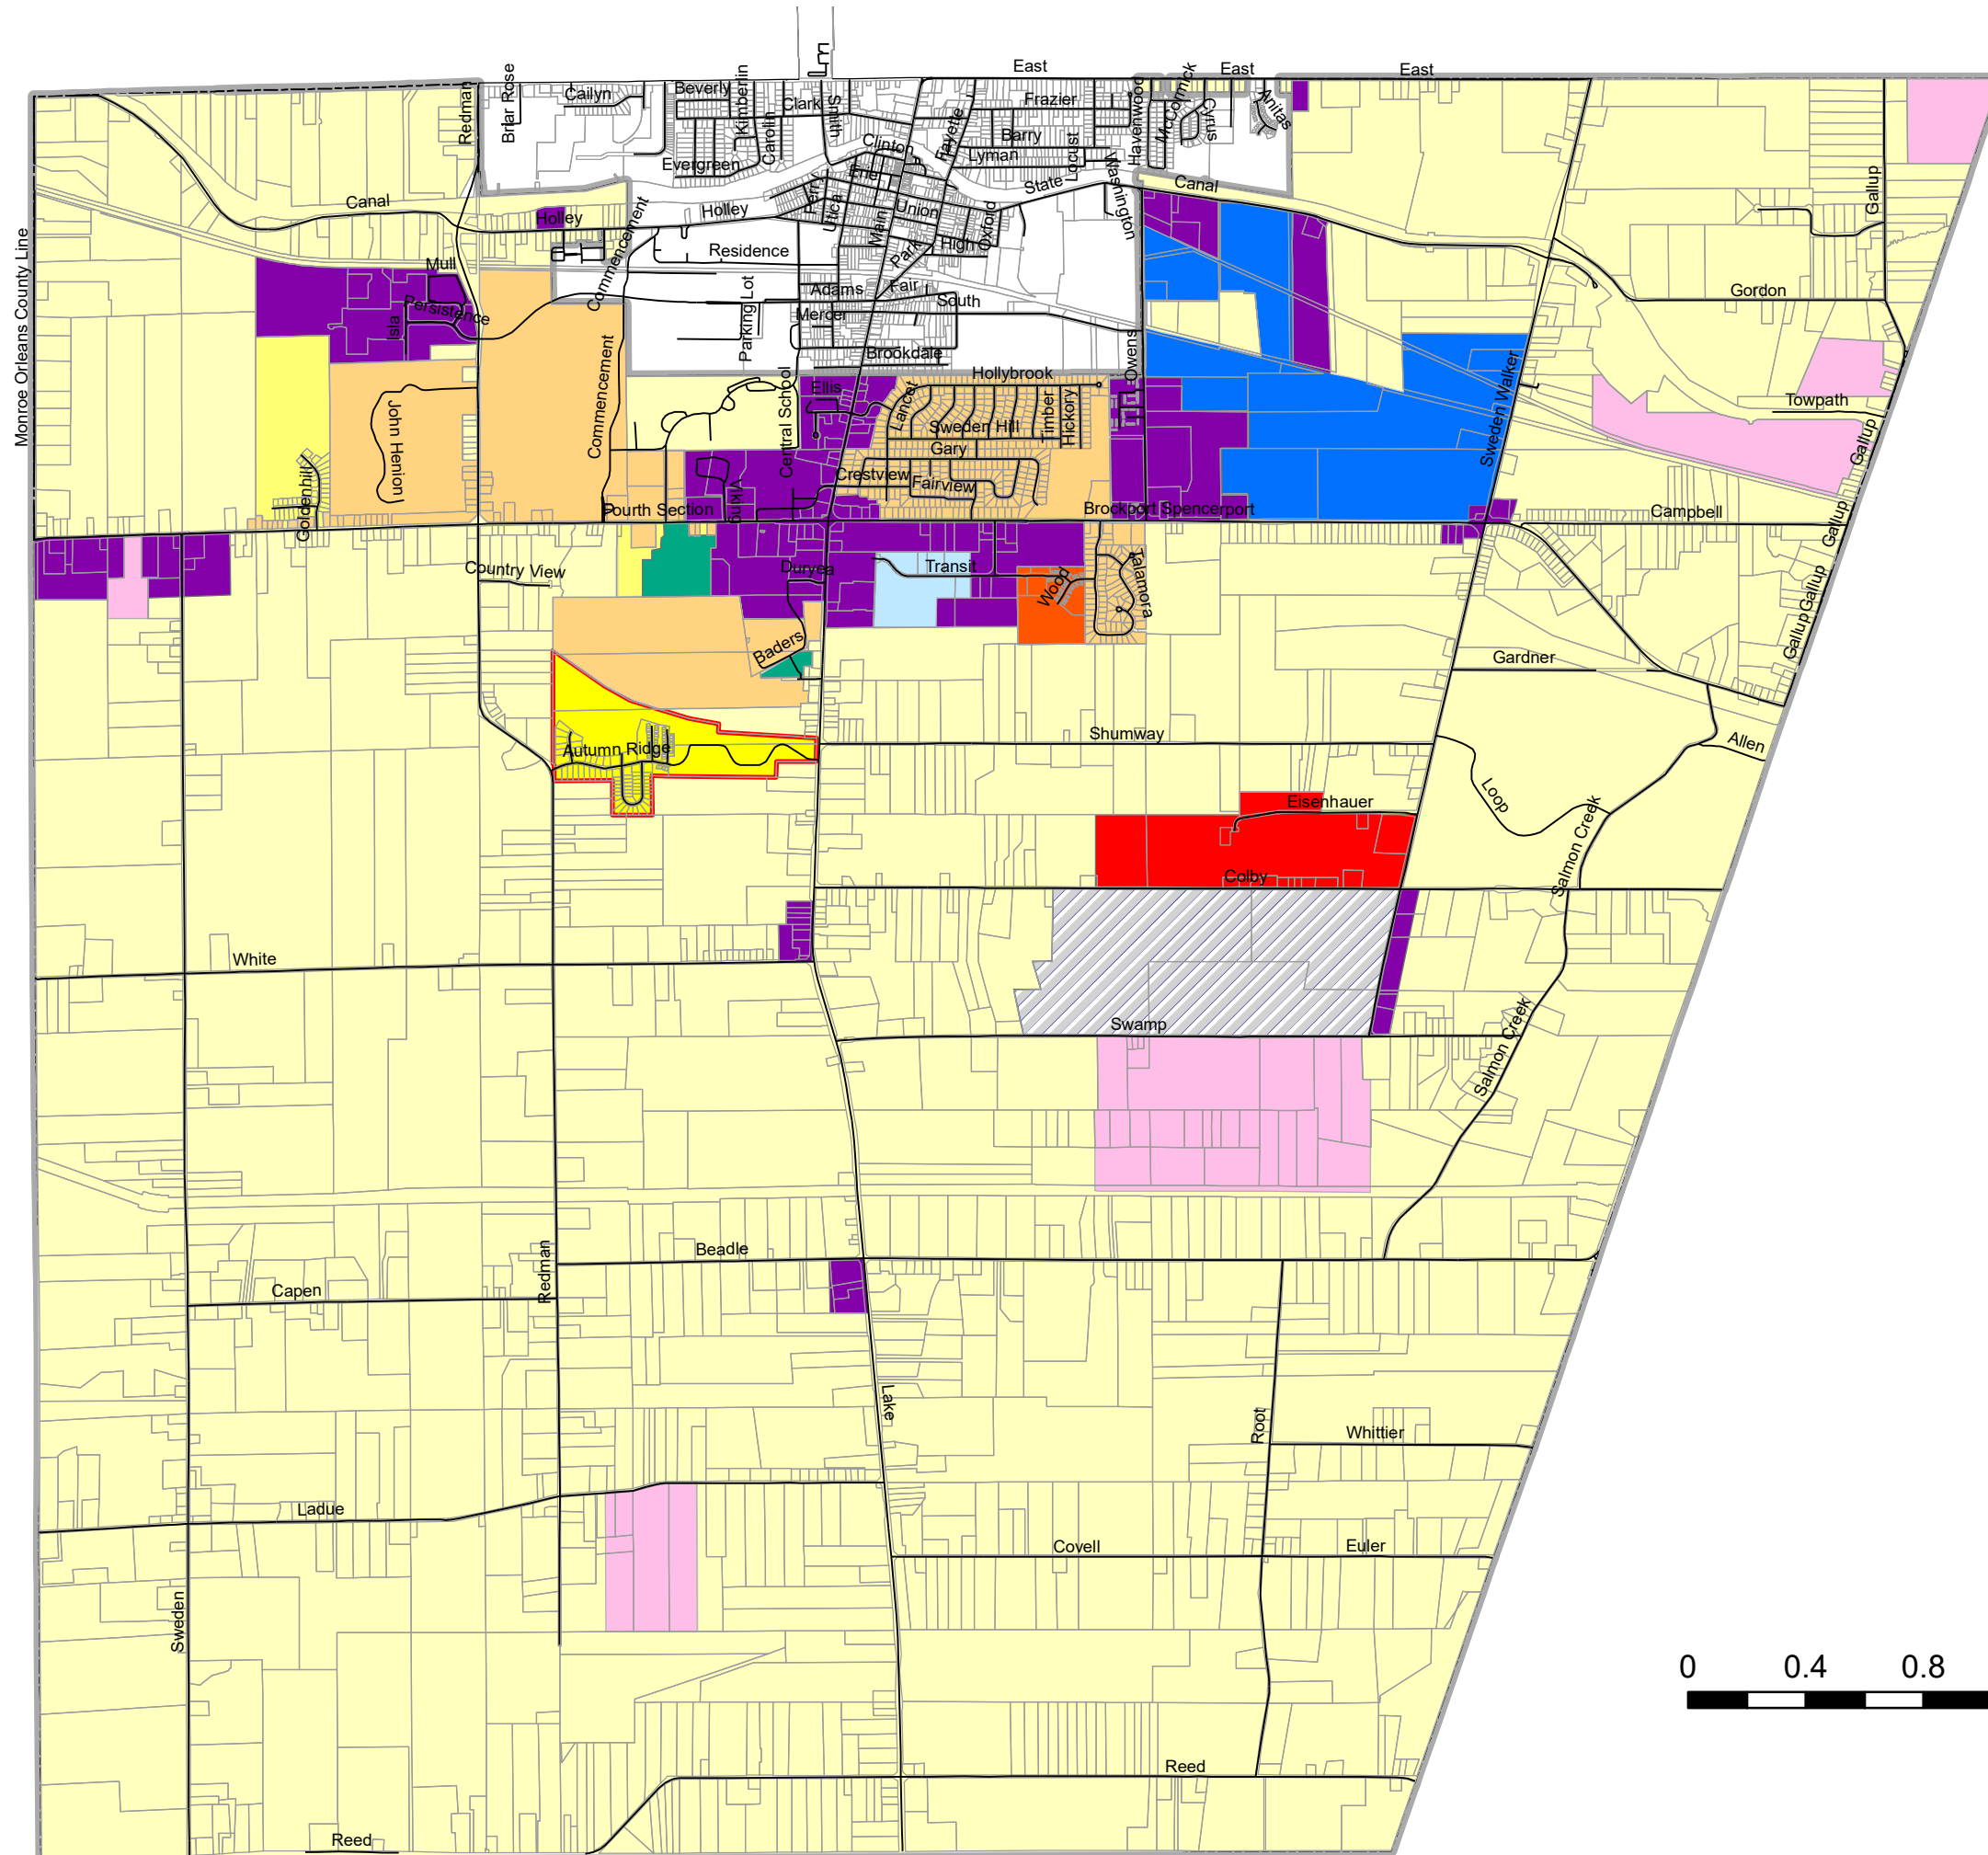

# EXISTING ZONING

Town of Sweden  
Monroe County, NY

**TOWN OF SWEDEN ZONING**

- ONE-FAMILY RESIDENTIAL R1-2
- ONE-FAMILY RESIDENTIAL R1-2S
- ONE-FAMILY RESIDENTIAL R1-2\*
- ONE-FAMILY RESIDENTIAL R1-3S
- MULTIPLE RESIDENCE MR-1
- INCENTIVE-MIXED USE
- RETAIL-COMMERCIAL B-1
- AIRPORT-COMMERCIAL B-2
- RECREATION-COMMERCIAL B-3
- HEAVY INDUSTRIAL I-1
- LIGHT INDUSTRIAL I-2
- INDUSTRIAL EXCAVATION I-3

R 1-2\* = Town Law 278 Plan

Map Date: May 5, 2021 1:38,000