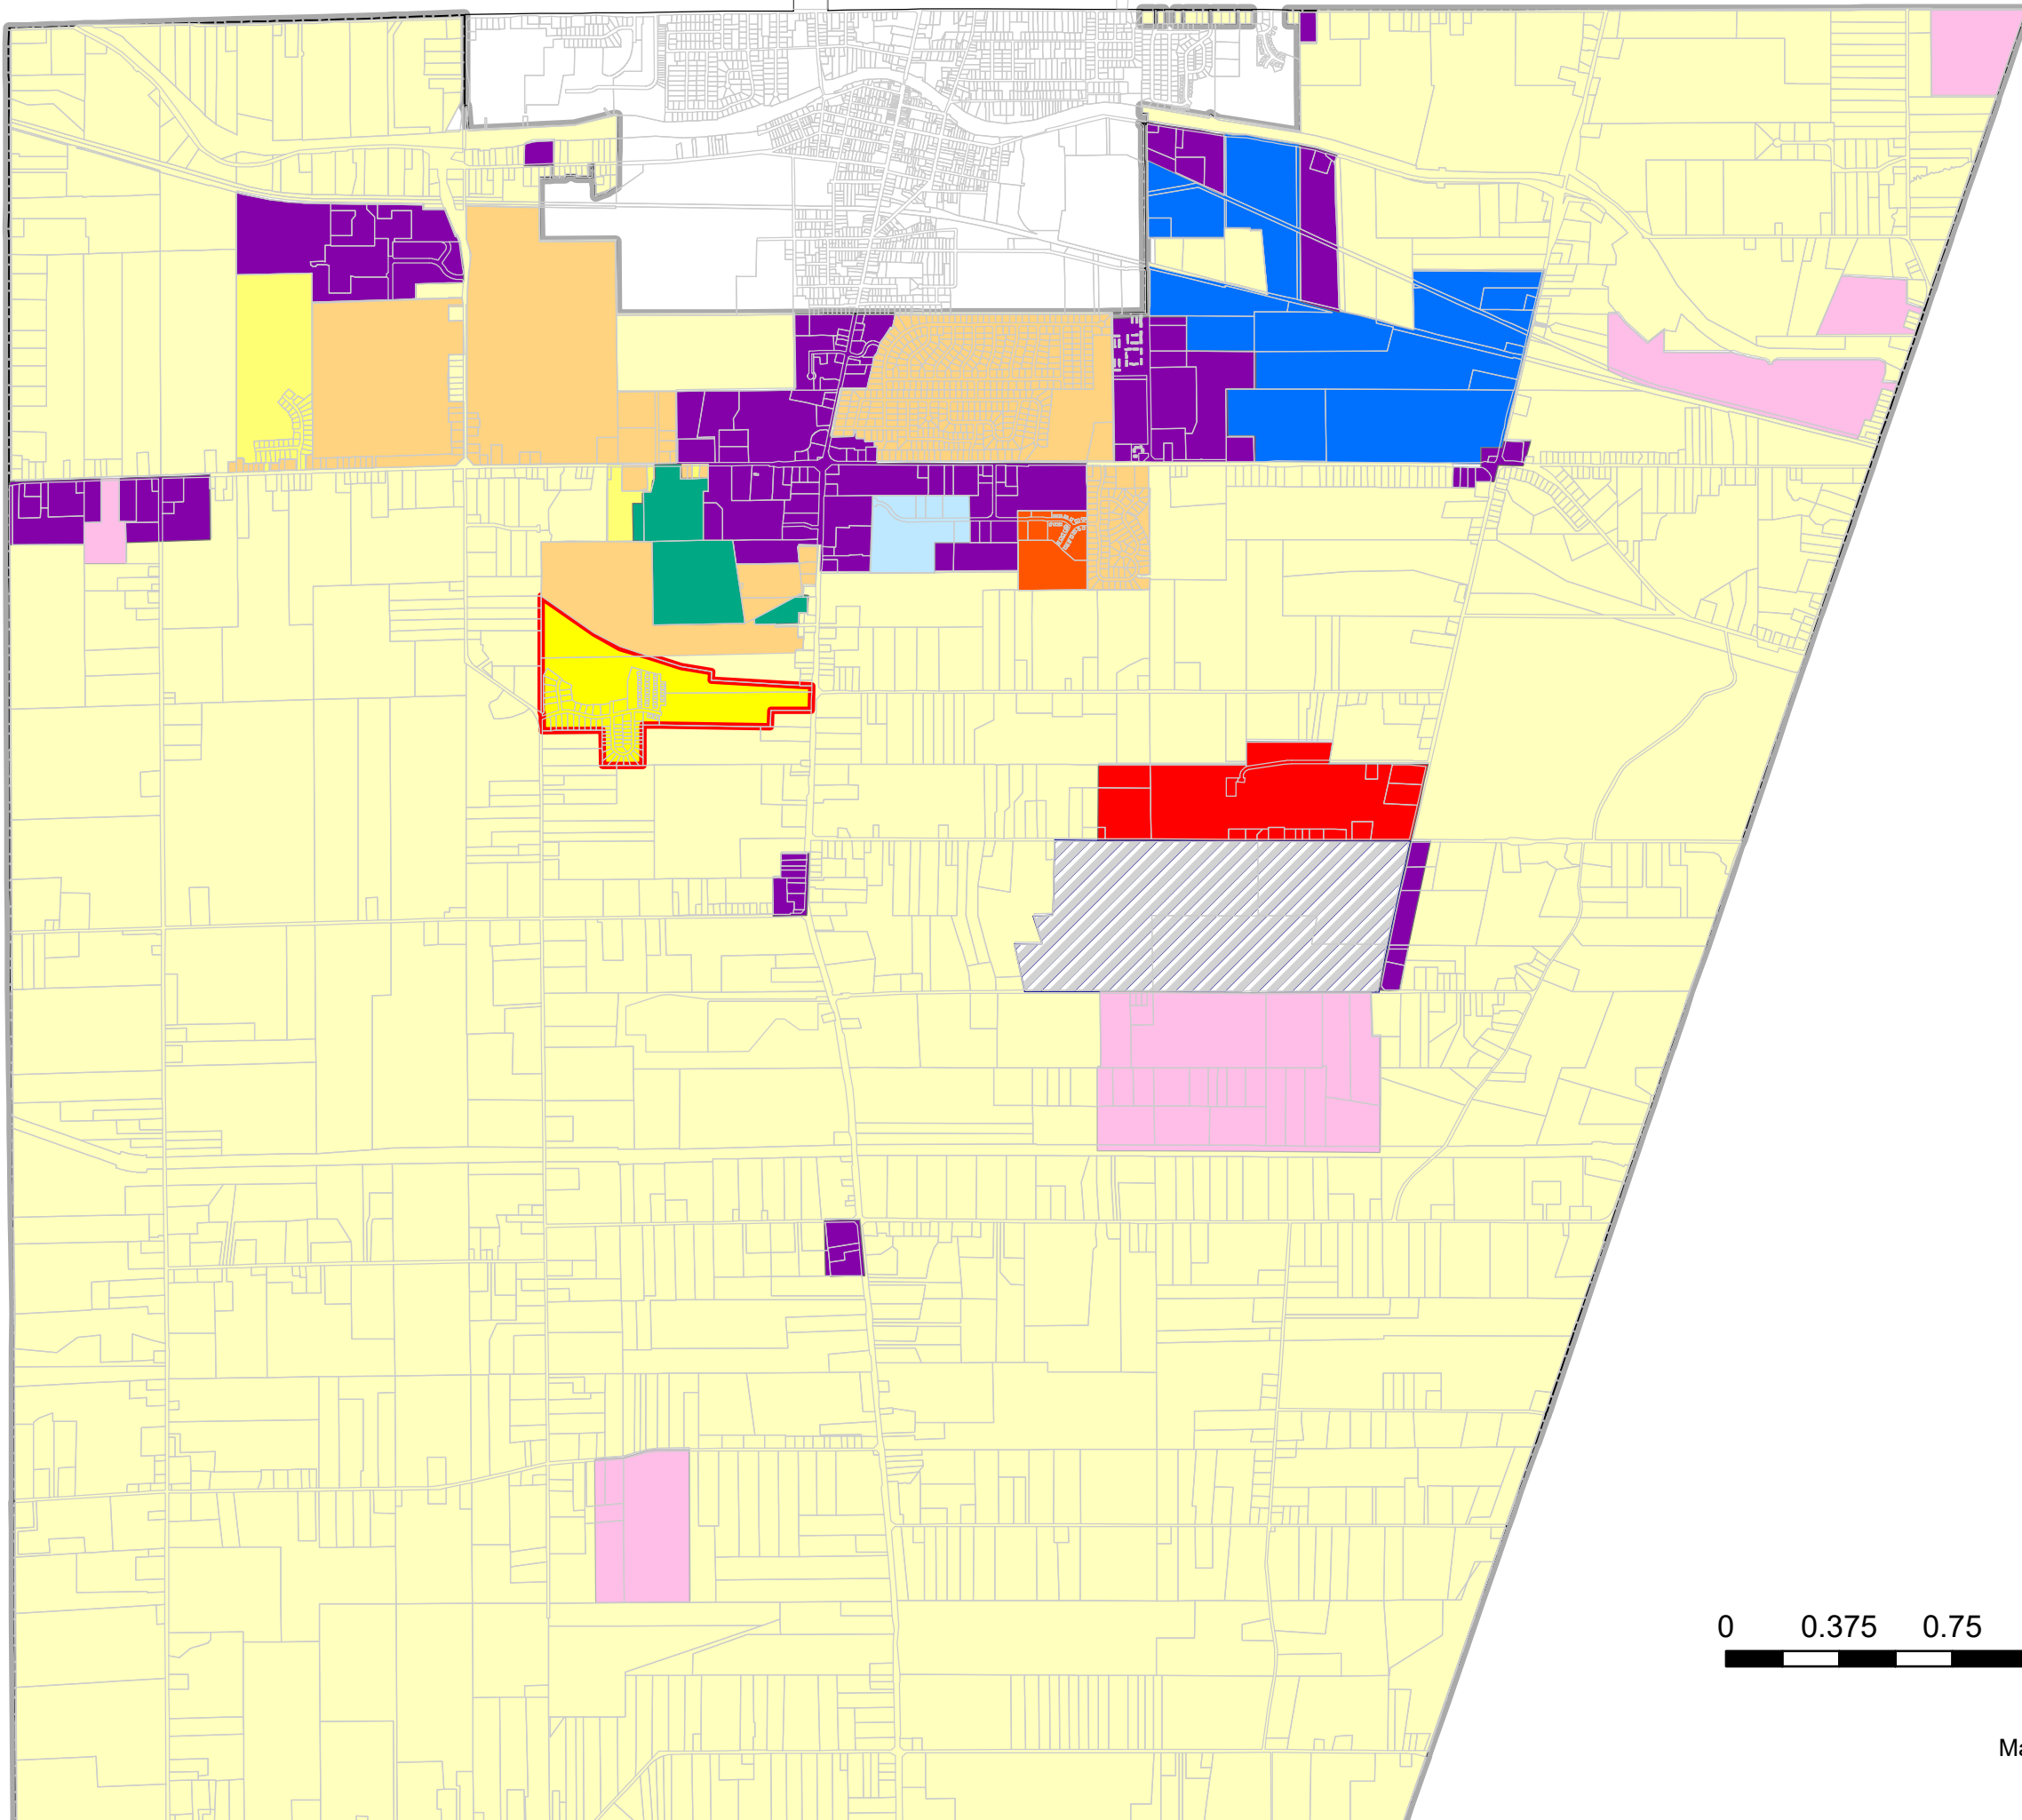

EXISTING ZONING

Town of Sweden
Monroe County, NY

TOWN OF SWEDEN ZONING

	Parcels
	ONE-FAMILY RESIDENTIAL R1-2
	ONE-FAMILY RESIDENTIAL R1-2S
	ONE-FAMILY RESIDENTIAL R1-2*
	ONE-FAMILY RESIDENTIAL R1-3S
	MULTIPLE RESIDENCE MR-1
	INCENTIVE-MIXED USE
	RETAIL-COMMERCIAL B-1
	AIRPORT-COMMERCIAL B-2
	RECREATION-COMMERCIAL B-3
	HEAVY INDUSTRIAL I-1
	LIGHT INDUSTRIAL I-2
	INDUSTRIAL EXCAVATION I-3

R 1-2* = Town Law 278 Plan